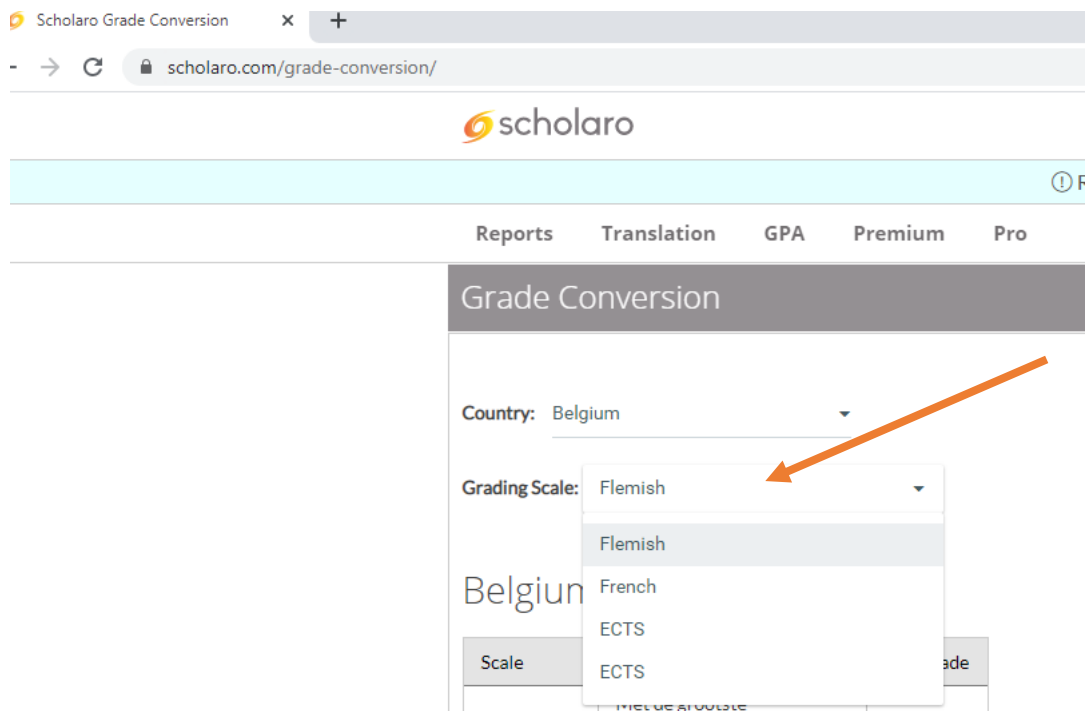

Step 7: Click on the grading scale used at your Home Institution: