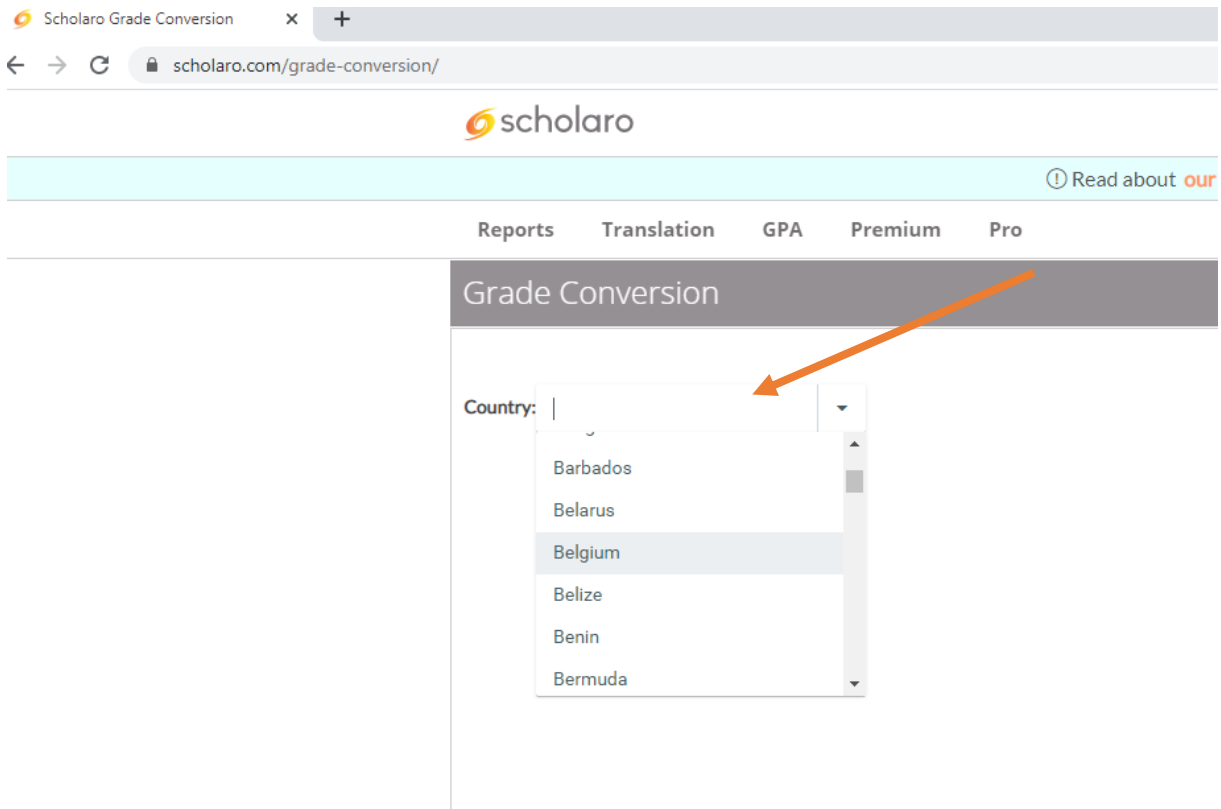

Annex 1. How to calculate your American GPA

Step 6: You need to re-enter your country: